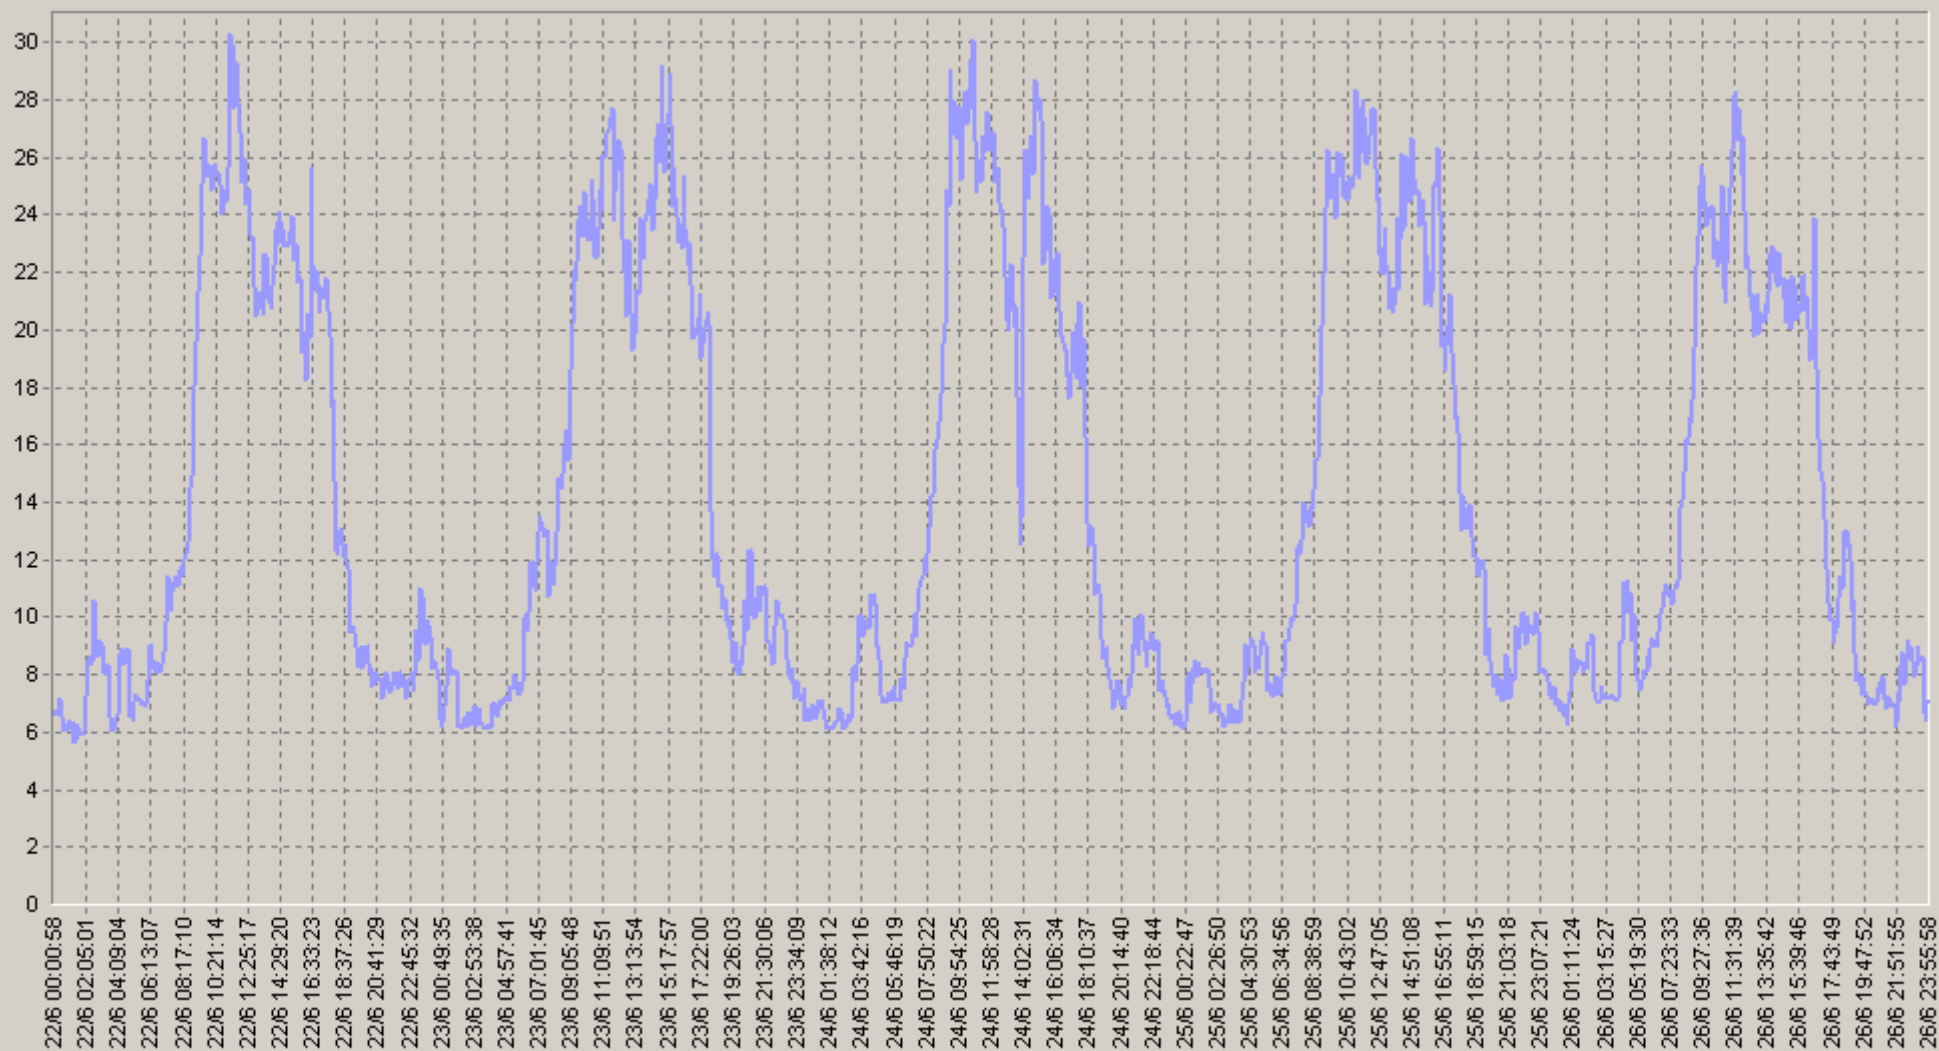

22.06.2009 00:00 - 26.06.2009 23:59

[172.31.0.2] CPU busy(%)

— [172.31.0.2] CPU busy(%) (SLA-ON-SERVER3)