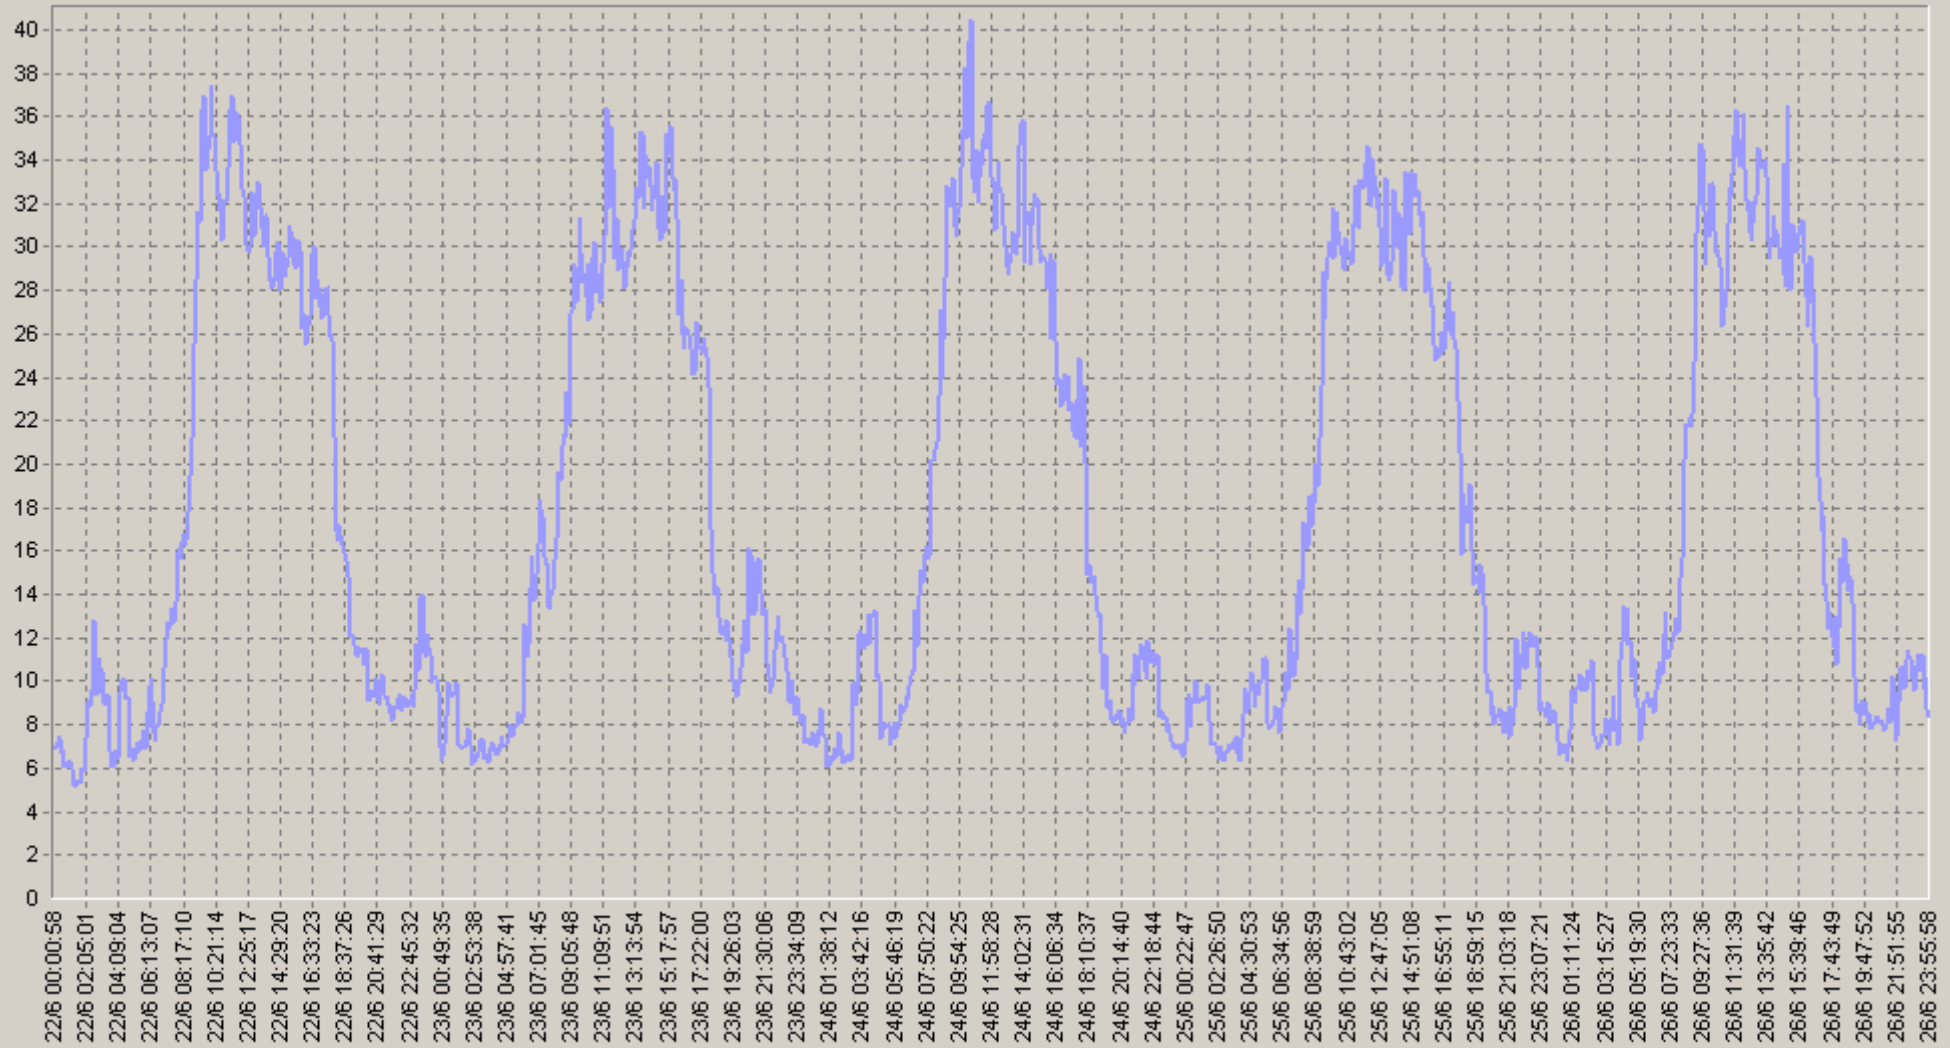

22.06.2009 00:00 - 26.06.2009 23:59

[172.31.0.6] CPU busy(%)

[172.31.0.6] CPU busy(%) (SLA-ON-SERVER3)